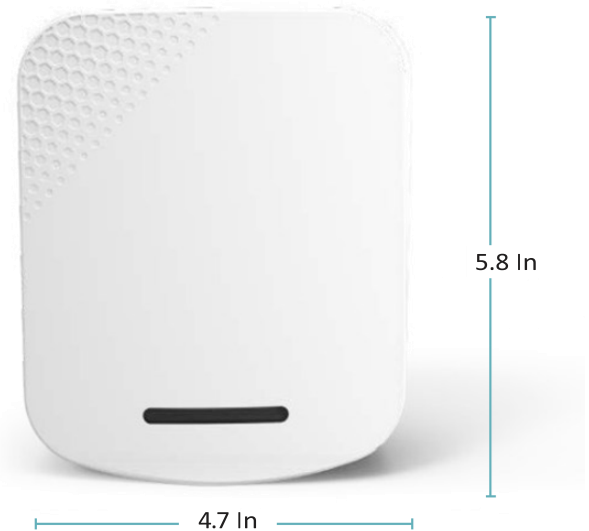

Oxyfresh

Programmable air freshening system

For freshness that doesn't fade

Reliable Performance

- Oxygen-powered technology that delivers fragrance continuously and consistently. Covers 600 sq. ft.

Safe & Eco-friendly

- Noiseless; free of CFCs, VOCs, and propellants
- 100% pure fragrance oil; no added solvents or alcohols

Cost-effective

- Cartridge contains more than 6 times the fragrance oil in metered aerosols
- 30-, 60-, or 90-day output options